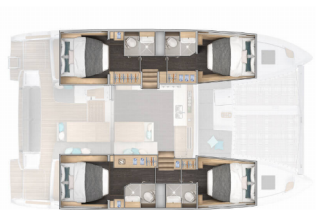

Web: [www.brain-yachting.com](http://www.brain-yachting.com)

<b>Yacht Base</b>	Marina D'Arechi, Italy
<b>Yacht ID</b>	9963
<b>Yacht Brands</b>	Lagoon
<b>Yacht Name</b>	White
<b>Production Year</b>	2026
<b>Length</b>	13.85 M
<b>Cabins</b>	4 + 1
<b>Berths</b>	8 + 1
<b>WC</b>	4 + 1

**DECK:** Anchor with chain, Bilge pump - Mechanic, Bimini top, Chain counter on helm station, Cockpit fridge, Dinghy with outboard engine, Electric anchor windlass

**ENTERTAINMENT:** Outdoor speakers, Radio