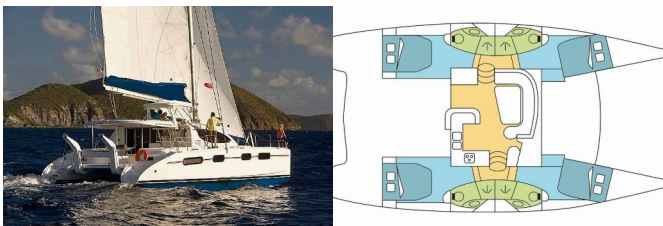

Yacht Base	St. Vincent & Grenadines, Blue Lagoon Marina, Caribbean
Yacht ID	9943
Yacht Brands	Leopard
Yacht Name	Marine Venus
Production Year	2010
Length	19.90 M
Cabins	4
Berths	6
Max Persons	6
WC	4

ADDITIONAL: Flag