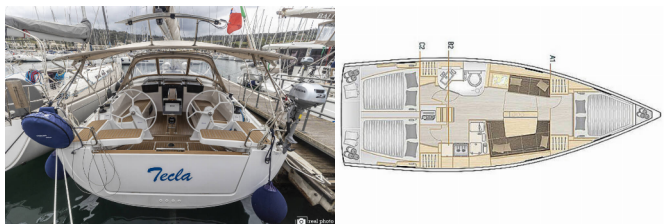

HANSE 388

Tecla (2023)

BRAIN Yachting or type unknown

BRAIN Yachting • Neubaugasse 43/4 • 1070 Vienna • Austria

Phone: +43 1 435 0804

E-mail: relax@brain-yachting.com

Web: www.brain-yachting.com

Yacht Base	Sardinia, Cannigione, Italy
Yacht ID	9864
Yacht Brands	Hanse Yachts
Yacht Name	Tecla
Production Year	2023
Length	11.40 M
Cabins	3
Berths	6 + 1
WC	1

COMFORT: Cockpit cushions

DECK: Bathing platform, Bimini top, Cockpit/stern, outside shower, Sprayhood, Teak cockpit, Teak seats in cockpit, Tender

ENTERTAINMENT: Radio

GALLEY: Hot water, Refrigerator

INTERIOR: Electric toilet