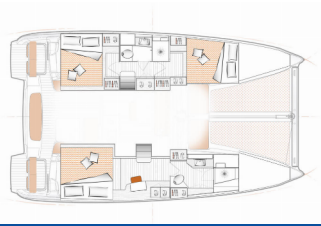

Yacht Base	Bahamas, Abacos, Boat Harbour Marina, Bahamas
Yacht ID	9794
Yacht Brands	Excess
Yacht Name	The Nauti Salesman
Production Year	2026
Length	11.42 M
Cabins	3
Berths	6
WC	2

COMFORT: Sundeck cushions

INTERIOR: Electric toilet

NAVIGATION: GPS chart plotter – cockpit, Helm station, Wind/speed/depth instruments

SAFETY: Black Water Tank, VHF radio

SAILS: Electric winch, Lazy bag, Lazy jacks

YACHT ELECTRICS: 110V socket, Air Conditioning, Generator, Inverter, Shore power connection, USB sockets