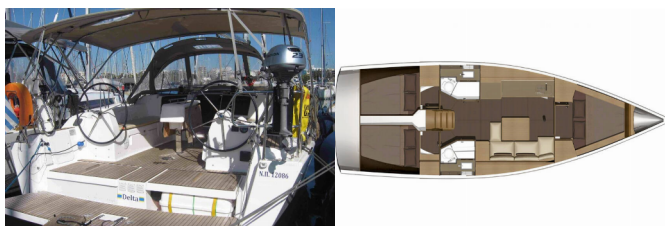

Web: [www.brain-yachting.com](http://www.brain-yachting.com)

<b>Yacht Base</b>	Athens, Alimos Marina, Greece
<b>Yacht ID</b>	977
<b>Yacht Brands</b>	Dufour
<b>Yacht Name</b>	Delta
<b>Production Year</b>	2018
<b>Length</b>	11.25 M
<b>Cabins</b>	3
<b>Berths</b>	6 + 1
<b>Max Persons</b>	7
<b>WC</b>	2

**COMFORT:** Cockpit cushions, Mosquito nets

**DECK:** Anchor Delta, Bathing platform, Bimini top, Cockpit table, Cockpit/stern, outside shower, Dinghy, Electric anchor windlass, Fenders, Round/globular fender, Spare anchor (Reserve, Auxiliary anchor), Sprayhood, Spring cleats, Swimming ladder, Teak cockpit

**SAILS:** Winch

**YACHT ELECTRICS:** 220V socket, Batteries, Inverter, Shore connection 220 V, Solar panels