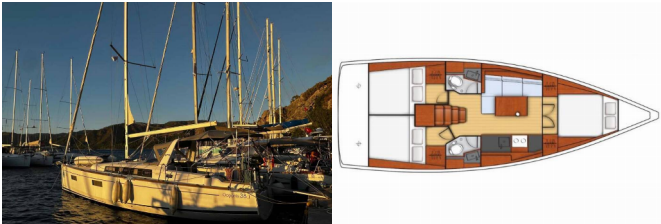

OCEANIS 38.1

Ida (2019)

BRAIN Yachting or type unknown

BRAIN Yachting • Neubaugasse 43/4 • 1070 Vienna • Austria

Phone: +43 1 435 0804

E-mail: relax@brain-yachting.com

Web: www.brain-yachting.com

Yacht Base	Göcek, Turkey
Yacht ID	9675
Yacht Brands	Beneteau
Yacht Name	Ida
Production Year	2019
Length	11.50 M
Cabins	3
Berths	6
Max Persons	6
WC	2

COMFORT: Cockpit cushions

DECK: Bimini top, Cockpit table, Cockpit/stern, outside shower, Dinghy, Electric anchor windlass, Fenders, Gangway, Jerry cans for fuel, Main anchor, Mooring ropes, Sprayhood, Teak cockpit, Water hose

ENTERTAINMENT: Outdoor speakers, Radio

GALLEY: Hot water, Refrigerator

INTERIOR: Barometer

NAVIGATION: 3 blade fixed propeller, AIS, Autopilot, Binoculars, GPS chart plotter - cockpit, Hand bearing compass, Logge/Lot/Speed/Wind, Navigation (Nautical) charts and nautical guide, Radar reflector, Windex