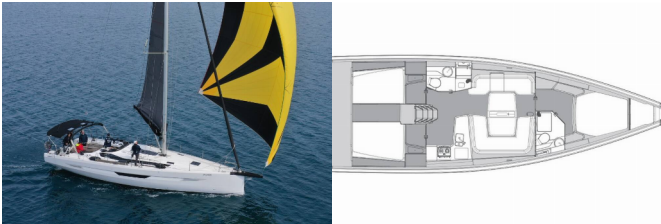

ELAN E6

Sailing Grace (2025)

BRAIN Yachting or type unknown

BRAIN Yachting • Neubaugasse 43/4 • 1070 Vienna • Austria

Phone: +43 1 435 0804

E-mail: relax@brain-yachting.com

Web: www.brain-yachting.com

Yacht Base	Marina Kornati, Biograd, Croatia
Yacht ID	9661
Yacht Brands	Elan Marine
Yacht Name	Sailing Grace
Production Year	2025
Length	15.30 M
Cabins	3
Berths	6 + 2
WC	2

COMFORT: Cockpit cushions

DECK: Anchor with chain, Bathing platform, Bimini top, Cockpit table, Cockpit/stern, outside shower, Deck lights, Electric anchor windlass, Fenders, Mooring ropes, Round/globular fender, Sprayhood, Spring line, Winch handles

INTERIOR: Curtains, Electric toilet, LED lights, Lowerable salon table

NAVIGATION: 3 blade folding propeller, Autopilot, Bow thruster, Compass, GPS chart plotter, Navigation (Nautical) charts and nautical guide, Windex