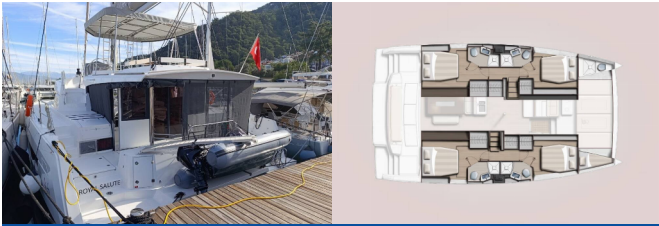

BALI 4.6

Royal Salute (2025)

BRAIN Yachting or type unknown

BRAIN Yachting • Neubaugasse 43/4 • 1070 Vienna • Austria

Phone: +43 1 435 0804

E-mail: relax@brain-yachting.com

Web: www.brain-yachting.com

Yacht Base	Göcek/D-Marin, Turkey
Yacht ID	9648
Yacht Brands	Catana
Yacht Name	Royal Salute
Production Year	2025
Length	14.28 M
Cabins	4 + 1
Berths	8 + 1
Max Persons	9
WC	4 + 1

COMFORT: Bed linen, Cockpit cushions, Sundeck cushions

DECK: Bathing platform, Bimini top, Camera, Cockpit table, Cockpit/stern, outside shower, Dinghy with outboard engine, Electric anchor windlass, Gangway, Grill/Barbecue/Plancha

SAFETY: VHF radio

SAILS: Electric primary winch, Electric winch

YACHT ELECTRICS: Air Conditioning, Battery charger, Generator, Heating, Inverter, Watermaker - desalinator

PRICE AND AVAILABILITY

Bali 4.6 Royal Salute (2025)