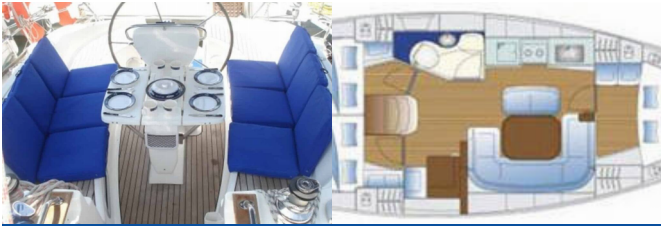

BAVARIA 38

Noelle (2005)

BRAIN Yachting or type unknown

BRAIN Yachting • Neubaugasse 43/4 • 1070 Vienna • Austria

Phone: +43 1 435 0804

E-mail: relax@brain-yachting.com

Web: www.brain-yachting.com

Yacht Base	Port Of Avdira, Greece
Yacht ID	9641
Yacht Brands	Bavaria
Yacht Name	Noelle
Production Year	2005
Length	11.91 M
Cabins	3
Berths	6 + 1
Max Persons	7
WC	1

COMFORT: Cockpit cushions

DECK: Anchor, Bimini top, Cockpit table, Cockpit/stern, outside shower, Deck brush, Dinghy, Electric anchor windlass, Fenders, Folding cockpit table, Plastic bucket, Sprayhood, Swimming ladder

ENTERTAINMENT: Fusion radio, Outdoor speakers, USB

GALLEY: Hot water, Kitchen utensils (Galley equipment, cutlery), Oven, Refrigerator, Stove

INTERIOR: Electric toilet, Inside shower

NAVIGATION: Autopilot, Bow thruster, Compass, GPS, GPS chart plotter, Logge/Lot/Speed, Nautical charts, Navigation (Nautical) charts and nautical guide, Navigation set, Wind instrument/Anemometer

SAFETY: Black Water Tank, Fire extinguisher, First aid kit, Flashlight, Safety equipment, Set of tools, VHF radio

YACHT ELECTRICS: 220V socket, Inverter, Solar panels