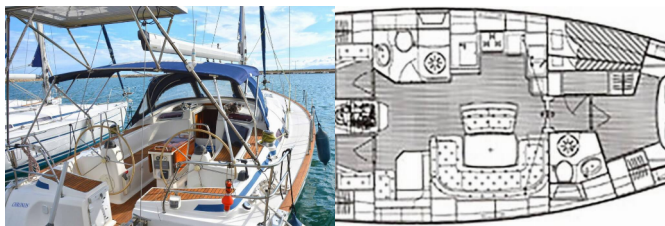

Web: [www.brain-yachting.com](http://www.brain-yachting.com)

<b>Yacht Base</b>	Port Of Avdira, Greece
<b>Yacht ID</b>	9638
<b>Yacht Brands</b>	Bavaria
<b>Yacht Name</b>	Chronos
<b>Production Year</b>	2006
<b>Length</b>	14.40 M
<b>Cabins</b>	4
<b>Berths</b>	8 + 1
<b>Max Persons</b>	9
<b>WC</b>	2

**COMFORT:** Cockpit cushions

**DECK:** Anchor, Bimini top, Cockpit/stern, outside shower, Deck brush, Dinghy, Electric anchor windlass, Fenders, Folding cockpit table, Plastic bucket, Sprayhood

**ENTERTAINMENT:** Fusion radio, Outdoor speakers, TV, USB