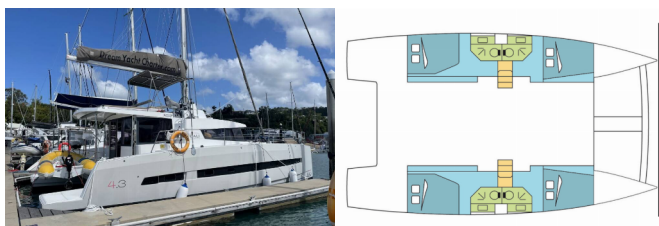

BALI 4.3

NAUTILUS (2017)

BRAIN Yachting or type unknown

BRAIN Yachting • Neubaugasse 43/4 • 1070 Vienna • Austria

Phone: +43 1 435 0804

E-mail: relax@brain-yachting.com

Web: www.brain-yachting.com

Yacht Base	Whitsundays, Airlie Beach, Coral Sea Marina, Australia And Oceania
Yacht ID	9611
Yacht Brands	Catana
Yacht Name	NAUTILUS
Production Year	2017
Length	13.20 M
Cabins	4
Berths	8 + 2
Max Persons	10
WC	4

INTERIOR: Convertible table in salon, Electric fans in cabins

NAVIGATION: Autopilot, Compass, Depthsounder, GPS chart plotter, Speedometer (Speed log), Wind instrument/Anemometer

SAFETY: VHF radio

SAILS: Lazy bag, Lazy jacks