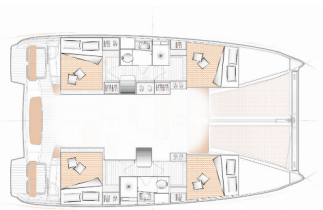

EXCESS 11

Lydia (2025)

BRAIN Yachting Image not found or type unknown

BRAIN Yachting • Neubaugasse 43/4 • 1070 Vienna • Austria

Phone: +43 1 435 0804

E-mail: relax@brain-yachting.com

Web: www.brain-yachting.com

DECK: Bimini top, Sprayhood

ENTERTAINMENT: Radio CD player + USB

GALLEY: Coffee machine, Ice maker, Refrigerator

INTERIOR: Electric toilet

NAVIGATION: Autopilot, GPS chart plotter, Radar

YACHT ELECTRICS: Solar panels

Yacht Base Lefkas, Nikiara Marina, Greece

Yacht ID 9520

Yacht Brands Excess

Yacht Name Lydia

Production Year 2025

Length 11.42 M

Cabins 4

Berths 8

Max Persons 10

WC 2