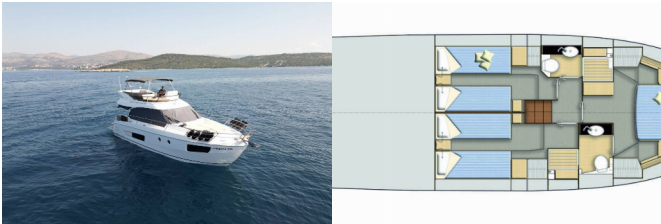

Yacht Base	Trogir, Marina Trogir (ex.SCT), Croatia
Yacht ID	9505
Yacht Brands	Bavaria
Yacht Name	Lana
Production Year	2025
Length	13.93 M
Cabins	3
Berths	6
WC	2

ADDITIONAL: Flag

COMFORT: Bedlinen and towels

DECK: Anchor chain counter, Bathing platform, Bimini top, Cockpit/stern, outside shower, Dinghy, Fenders, Grill/Barbecue/Plancha, Hydraulic gangway, Swimming ladder, Teak deck

ENTERTAINMENT: TV, Underwater lights, Wet bar, Wi-Fi Internet