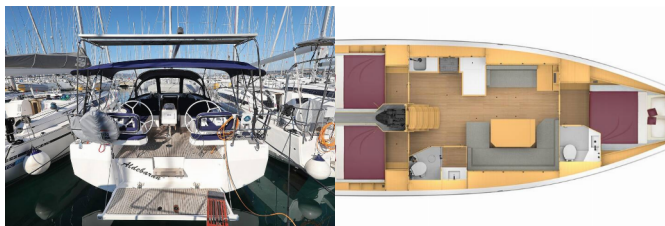

Yacht Base	Marina Kornati, Biograd, Croatia
Yacht ID	9491
Yacht Brands	Bavaria
Yacht Name	First Light
Production Year	2020
Length	12.40 M
Cabins	3
Berths	6 + 1
Max Persons	7
WC	2

COMFORT: Cockpit cushions, Sundeck cushions

DECK: Anchor line, Anchor swivel, Bimini top, Black ball, Black conus, Boat hook, Bosun's chair (Safe seat) (boatswain's chair), Canister for water, Cockpit table, Cockpit/stern, outside shower, Dinghy, Dinghy (byboat) pump, Electric anchor windlass, Fenders, Gangway, Hawser, Impeller, V-belt, oilfilter, Jerry cans for diesel, Main anchor, Mooring ropes, Plastic bucket, Repair box for dinghy, Round/globular fender, Spare anchor (Reserve, Auxiliary anchor), Spotlight / Headlights, Sprayhood, Spring line, Teak cockpit, Teak deck, Water hose