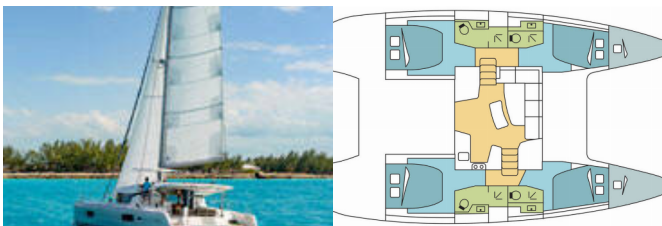

Yacht Base	Lefkas, D-Marin, Greece
Yacht ID	9413
Yacht Brands	Lagoon
Yacht Name	ALBERTA
Production Year	2020
Length	12.80 M
Cabins	4 + 2
Berths	8 + 2 + 2
Max Persons	12
WC	4

COMFORT: Cockpit cushions

DECK: Bimini top, Cockpit fridge, Cockpit table, Cockpit/stern, outside shower, Davit, Dinghy, Electric anchor windlass, Outboard engine, Swimming ladder