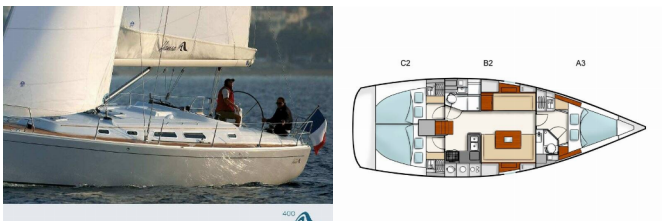

Web: [www.brain-yachting.com](http://www.brain-yachting.com)

<b>Yacht Base</b>	Trogir, Yachtclub Seget (Marina Baotić), Croatia
<b>Yacht ID</b>	9372
<b>Yacht Brands</b>	Hanse Yachts
<b>Yacht Name</b>	Mara
<b>Production Year</b>	2011
<b>Length</b>	12.10 M
<b>Cabins</b>	3
<b>Berths</b>	6 + 1
<b>WC</b>	1

**COMFORT:** Cockpit cushions

**DECK:** Bimini top, Bosun's chair (Safe seat) (boatswain's chair), Cockpit table, Cockpit/stern, outside shower, Electric anchor windlass, Gangway, Main Deck Compass, Sprayhood