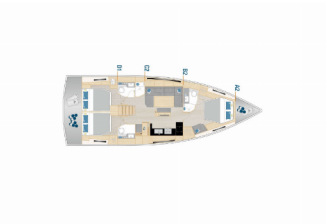

Yacht Base	Lefkas, D-Marin, Greece
Yacht ID	9354
Yacht Brands	Hanse Yachts
Yacht Name	SeaLaVie
Production Year	2026
Length	14.60 M
Cabins	3
Berths	6 + 2
Max Persons	8
WC	3

COMFORT: Cockpit cushions

DECK: Bimini top, Black ball, Boat hook, Bosun's chair (Safe seat) (boatswain's chair), Dinghy with outboard engine, Gangway, Sprayhood, Swimming ladder

ENTERTAINMENT: Indoor speakers, Outdoor speakers, Radio CD player

GALLEY: Refrigerator

INTERIOR: Convertible table in salon, Electric fans in cabins, Electric toilet

NAVIGATION: Autopilot, Binoculars, Bow thruster, GPS chart plotter