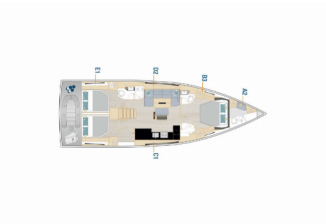

HANSE 510

El Hana (2026)

BRAIN Yachting or type unknown

BRAIN Yachting • Neubaugasse 43/4 • 1070 Vienna • Austria

Phone: +43 1 435 0804

E-mail: relax@brain-yachting.com

Web: www.brain-yachting.com

DECK: Bimini top, Cockpit fridge, Cockpit/stern, outside shower, Electric anchor windlass, Grill/Barbecue/Plancha, Hard Top Bimini, Hydraulic lifting swimming platform

Yacht ID 9342

Yacht Brands Hanse Yachts

Yacht Name El Hana

Production Year 2026

Length 15.97 M

Cabins 3 + 1

Berths 6 + 2

Max Persons 9