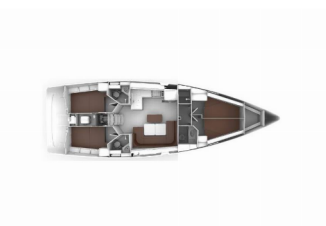

Yacht Base	Trogir, Marina Trogir (ex.SCT), Croatia
Yacht ID	9304
Yacht Brands	Bavaria
Yacht Name	Alsephina
Production Year	2026
Length	14.27 M
Cabins	4
Berths	8 + 1
Max Persons	9
WC	3

COMFORT: Cockpit cushions

DECK: Anchor line, Anchor swivel, Bathing platform, Bimini top, Black ball, Black conus, Boat hook, Bosun's chair (Safe seat) (boatswain's chair), Canister for water, Cockpit table with light, Cockpit/stern, outside shower, Dinghy, Dinghy (byboat) pump, Electric anchor windlass, Fenders, Gangway, Hawser, Impeller, V-belt, oilfilter, Jerry cans for diesel, Main anchor, Mooring Cleats, Mooring ropes, Plastic bucket, Repair box for dinghy, Round/globular fender, Spare anchor (Reserve, Auxiliary anchor), Spotlight / Headlights, Sprayhood, Spring line, Teak cockpit, Water hose