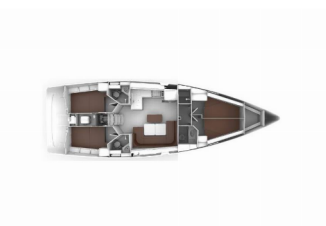

# BAVARIA VOYAGER 45

Bravura (2026)

BRAIN Yachting or type unknown

**BRAIN Yachting • Neubaugasse 43/4 • 1070 Vienna • Austria**

Phone: +43 1 435 0804

E-mail: [relax@brain-yachting.com](mailto:relax@brain-yachting.com)

Web: [www.brain-yachting.com](http://www.brain-yachting.com)

<b>Yacht Base</b>	Marina Tehnomont Veruda, Pula, Croatia
<b>Yacht ID</b>	9303
<b>Yacht Brands</b>	Bavaria
<b>Yacht Name</b>	Bravura
<b>Production Year</b>	2026
<b>Length</b>	14.27 M
<b>Cabins</b>	4
<b>Berths</b>	8 + 1
<b>Max Persons</b>	9
<b>WC</b>	3

**COMFORT:** Cockpit cushions

**DECK:** Anchor line, Anchor swivel, Bathing platform, Bimini top, Black ball, Black conus, Boat hook, Bosun's chair (Safe seat) (boatswain's chair), Canister for water, Cockpit table with light, Cockpit/stern, outside shower, Dinghy, Dinghy (byboat) pump, Electric anchor windlass, Fenders, Gangway, Hawser, Impeller, V-belt, oilfilter, Jerry cans for diesel, Main anchor, Mooring Cleats, Mooring ropes, Plastic bucket, Repair box for dinghy, Round/globular fender, Spare anchor (Reserve, Auxiliary anchor), Spotlight / Headlights, Sprayhood, Spring line, Teak cockpit, Water hose