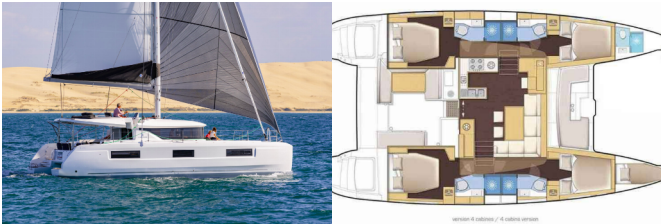

Yacht Base	Athens, Alimos Marina, Greece
Yacht ID	9268
Yacht Brands	Lagoon
Yacht Name	Mary Grace II
Production Year	2024
Length	13.99 M
Cabins	4 + 2
Berths	8 + 2
WC	4 + 2

COMFORT: Bed linen, Blankets, Cockpit cushions, Pillows, Towels

DECK: Anchor with chain, Bimini top, Black ball, Boat hook, Cockpit fridge, Cockpit/stern, outside shower, Deck lights, Dinghy with outboard engine, Electric anchor windlass, Fenders, Hydraulic gangway, Mooring ropes, Spare anchor (Reserve, Auxiliary anchor), Sprayhood, Swimming ladder, Teak cockpit, Winch handles

SAILS: Electric winch, Lazy bag, Lazy jacks

YACHT ELECTRICS: 12V Socket, Air Conditioning, Batteries, Battery charger, Generator, Inverter, Shore power connection, USB sockets, Watermaker - desalinator