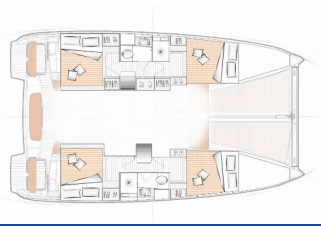

EXCESS 11

BLACK PEARL V (2024)

BRAIN Yachting or type unknown

BRAIN Yachting • Neubaugasse 43/4 • 1070 Vienna • Austria

Phone: +43 1 435 0804

E-mail: relax@brain-yachting.com

Web: www.brain-yachting.com

Yacht Base	Tivat, Marina Solila, Montenegro
Yacht ID	9239
Yacht Brands	Excess
Yacht Name	BLACK PEARL V
Production Year	2024
Length	11.42 M
Cabins	4 + 2
Berths	8 + 2
Max Persons	10
WC	2

COMFORT: Cockpit cushions

DECK: Anchor, Bathing platform, Bimini top, Cockpit/stern, outside shower, Deck brush, Dinghy, Electric anchor windlass, Fenders, Outboard engine, Plastic bucket, Sprayhood

ENTERTAINMENT: Fusion radio, Outdoor speakers, USB