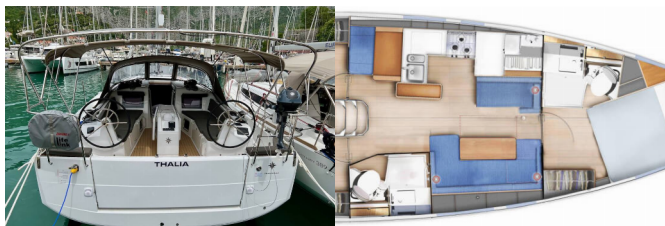

SUN ODYSSEY 410

Thalia (2022)

BRAIN Yachting or type unknown

BRAIN Yachting • Neubaugasse 43/4 • 1070 Vienna • Austria

Phone: +43 1 435 0804

E-mail: relax@brain-yachting.com

Web: www.brain-yachting.com

Yacht Base	ACI Marina Pula, Croatia
Yacht ID	9185
Yacht Brands	Jeanneau
Yacht Name	Thalia
Production Year	2022
Length	12.35 M
Cabins	3
Berths	6 + 2
Max Persons	8
WC	2

COMFORT: Cockpit cushions

DECK: Anchor with chain, Bathing platform, Bilge pump - Mechanic, Bimini top, Cockpit table, Cockpit/stern, outside shower, Dinghy, Electric anchor windlass, Gangway, Main anchor, Main Deck Compass, Spare anchor (Reserve, Auxiliary anchor), Sprayhood, Swimming ladder

ENTERTAINMENT: mp3 player, Outdoor speakers, TV

GALLEY: Hot water, Refrigerator

INTERIOR: Convertible table in salon, Electric toilet

NAVIGATION: Autopilot, Binoculars, Bow thruster, Depthsounder, GPS chart plotter - cockpit, Navigation (Nautical) charts and nautical guide, Radar reflector, Wind instrument/Anemometer

SAFETY: Black Water Tank, Distress flare box, Emergency tiller, Fire extinguisher, First aid kit, Flashlight, Fog horn, Set of tools, VHF radio

YACHT ELECTRICS: 220V socket, Air Conditioning, Battery charger, Heating, Inverter, Plug 220V, 12 V, Shore connection 220 V, Solar panels