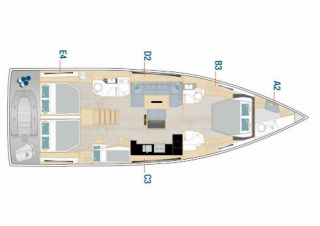

HANSE 510

Illusion - OW (2026)

BRAIN Yachting or type unknown

BRAIN Yachting • Neubaugasse 43/4 • 1070 Vienna • Austria

Phone: +43 1 435 0804

E-mail: relax@brain-yachting.com

Web: www.brain-yachting.com

Yacht Base	Sukosan, D-Marin Dalmacija Marina, Croatia
Yacht ID	9143
Yacht Brands	Hanse Yachts
Yacht Name	Illusion - OW
Production Year	2026
Length	15.97 M
Cabins	4 + 1
Berths	8 + 2 + 1
WC	2 + 1

COMFORT: Bed linen, Cockpit cushions

DECK: Bathing platform, Bimini top, Cockpit table, Cockpit/stern, outside shower, Dinghy, Grill/Barbecue/Plancha, Sprayhood, Teak cockpit

ENTERTAINMENT: Outdoor speakers, Radio CD player

SAFETY: VHF radio

SAILS: Electric halyard winch, Performance sails

YACHT ELECTRICS: Air Conditioning, Battery charger, Generator, Heating, Inverter

PRICE AND AVAILABILITY

Hanse 510 Illusion - OW (2026)

BRAIN Yachting