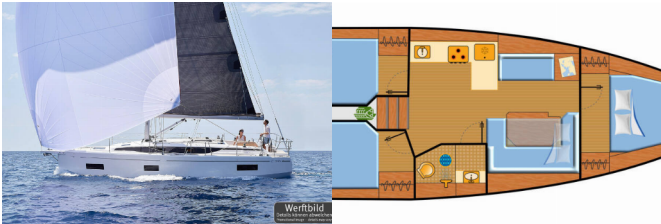

BAVARIA C38

Ohana (2024)

BRAIN Yachting or type unknown

BRAIN Yachting • Neubaugasse 43/4 • 1070 Vienna • Austria

Phone: +43 1 435 0804

E-mail: relax@brain-yachting.com

Web: www.brain-yachting.com

Yacht Base	Marina Punat, Krk, Croatia
Yacht ID	9090
Yacht Brands	Bavaria
Yacht Name	Ohana
Production Year	2024
Length	11.31 M
Cabins	3
Berths	6 + 2
Max Persons	8
WC	1

ADDITIONAL: Flag

COMFORT: Cockpit cushions

DECK: Anchor light, Anchor with chain, Bathing platform, Bimini top, Boat hook, Bosun's chair (Safe seat) (boatswain's chair), Cockpit table, Cockpit/stern, outside shower, Deck brush, Dinghy, Electric anchor windlass, Fenders, Impeller, Jerry cans for diesel, Mooring ropes, Plastic bucket, Sailor's knife, Spare anchor (Reserve, Auxiliary anchor), Spotlight / Headlights, Sprayhood, Swimming ladder, Teak cockpit