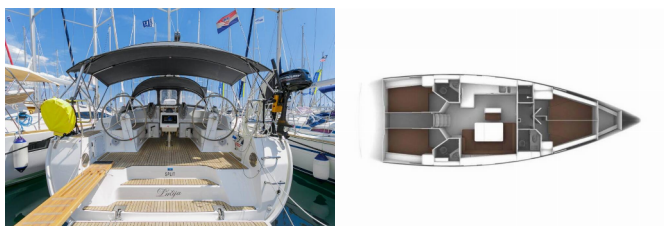

Web: [www.brain-yachting.com](http://www.brain-yachting.com)

<b>Yacht Base</b>	ACI Marina Split, Croatia
<b>Yacht ID</b>	9061
<b>Yacht Brands</b>	Bavaria
<b>Yacht Name</b>	Lučija
<b>Production Year</b>	2017
<b>Length</b>	14.27 M
<b>Cabins</b>	4
<b>Berths</b>	8 + 1
<b>WC</b>	3

**COMFORT:** Cockpit cushions

**DECK:** Anchor line, Anchor swivel, Bathing platform, Bimini top, Black ball, Black conus, Boat hook, Bosun's chair (Safe seat) (boatswain's chair), Canister for water, Cockpit table, Cockpit/stern, outside shower, Dinghy, Dinghy (byboat) pump, Electric anchor windlass, Fenders, Gangway, Hawser, Impeller, V-belt, oilfilter, Jerry cans for fuel, Main anchor, Mooring ropes, Plastic bucket, Repair box for dinghy, Round/globular fender, Spare anchor (Reserve, Auxiliary anchor), Spotlight / Headlights, Sprayhood, Spring line, Teak cockpit, Water hose