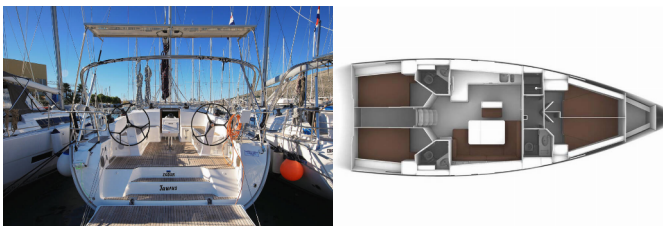

Web: [www.brain-yachting.com](http://www.brain-yachting.com)

<b>Yacht Base</b>	Marina Kornati, Biograd, Croatia
<b>Yacht ID</b>	9020
<b>Yacht Brands</b>	Bavaria
<b>Yacht Name</b>	Taurus
<b>Production Year</b>	2021
<b>Length</b>	14.27 M
<b>Cabins</b>	4
<b>Berths</b>	8 + 1
<b>Max Persons</b>	9
<b>WC</b>	3

**COMFORT:** Cockpit cushions

**DECK:** Anchor line, Anchor swivel, Bimini top, Black ball, Black conus, Boat hook, Bosun's chair (Safe seat) (boatswain's chair), Canister for water, Cockpit table, Cockpit/stern, outside shower, Dinghy, Dinghy (byboat) pump, Electric anchor windlass, Fenders, Gangway, Hawser, Impeller, V-belt, oilfilter, Jerry cans for diesel, Main anchor, Mooring ropes, Plastic bucket, Repair box for dinghy, Round/globular fender, Spare anchor (Reserve, Auxiliary anchor), Spotlight / Headlights, Sprayhood, Spring line, Teak cockpit, Water hose