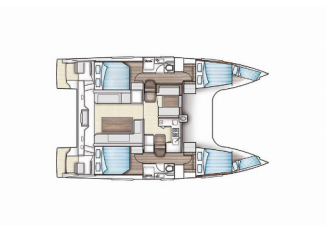

Yacht Base	Tribunj D-Marin, Croatia
Yacht ID	8950
Yacht Brands	Bavaria
Yacht Name	Whale Symphony
Production Year	2018
Length	11.99 M
Cabins	4 + 2
Berths	8 + 2
WC	2

COMFORT: Bed linen, Cockpit cushions

DECK: Anchor line, Anchor swivel, Bathing platform, Bimini top, Black ball, Black conus, Boat hook, Bosun's chair (Safe seat) (boatswain's chair), Canister for water, Chairs, Cockpit full tent, Cockpit table, Cockpit/stern, outside shower, Davit, Dinghy, Dinghy (byboat) pump, Electric anchor windlass, Fenders, Gangway, Hawser, Impeller, V-belt, oilfilter, Jerry cans for diesel, Main anchor, Mooring ropes, Plastic bucket, Remote control for anchor winch with chain counter at helm, Repair box for dinghy, Round/globular fender, Spare anchor (Reserve, Auxiliary anchor), Spotlight / Headlights, Spring line, Water hose