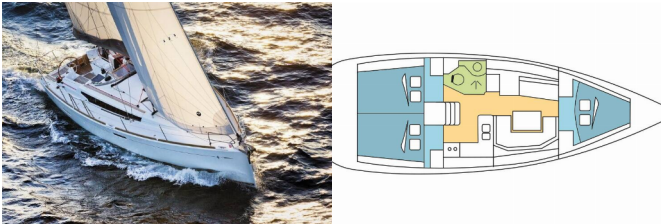

SUN ODYSSEY 389 (2R)

PITTA (2019)

[BRAIN Yachting](#) or type unknown

BRAIN Yachting • Neubaugasse 43/4 • 1070 Vienna • Austria

Phone: +43 1 435 0804

E-mail: relax@brain-yachting.com

Web: www.brain-yachting.com

Yacht Base	Dubrovnik, Komolac, ACI Marina Dubrovnik, Croatia
Yacht ID	8903
Yacht Brands	Jeanneau
Yacht Name	PITTA
Production Year	2019
Length	11.75 M
Cabins	3
Berths	6 + 2
Max Persons	8
WC	1

COMFORT: Cockpit cushions

DECK: Bimini top, Cockpit table, Cockpit/stern, outside shower, Dinghy, Electric anchor windlass, Outboard engine, Sprayhood, Swimming ladder

ENTERTAINMENT: Outdoor speakers, Radio

GALLEY: Oven, Refrigerator, Stove

INTERIOR: Convertible table, Convertible table in salon, Electric toilet

NAVIGATION: Autopilot, Depthsounder, GPS chart plotter, Wind instrument/Anemometer

SAFETY: Black Water Tank, VHF radio

SAILS: Lazy bag, Lazy jacks