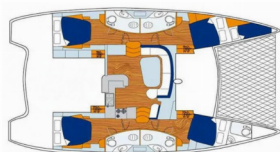

LEOPARD 46

Moko Jumbie (2011)

BRAIN Yachting or type unknown

BRAIN Yachting • Neubaugasse 43/4 • 1070 Vienna • Austria

Phone: +43 1 435 0804

E-mail: relax@brain-yachting.com

Web: www.brain-yachting.com

Yacht Base	St. Vincent & Grenadines, Blue Lagoon Marina, Caribbean
Yacht ID	8900
Yacht Brands	Leopard
Yacht Name	Moko Jumbie
Production Year	2011
Length	19.90 M
Cabins	4
Berths	8
WC	4

ADDITIONAL: Flag

COMFORT: Cockpit cushions, Pillows, Windscoops

DECK: Anchor with chain, Boat hook, Cockpit light, Deck brush, Dinghy (byboat) pump, Dinghy anchor, Dinghy with outboard engine, Fenders, Grill/Barbecue/Plancha, Impeller, V-belt, oilfilter, Mooring ropes, Plastic bucket, Repair box for dinghy, Reserve motor oil, Spare anchor (Reserve, Auxiliary anchor), Winch handles

ENTERTAINMENT: Fins, Mask and snorkel

GALLEY: Electrical kettle, Freezer, Fresh juice maker, Gas bottles, Kitchen utensils (Galley equipment, cutlery), Refrigerator, Toaster

INTERIOR: Bilge pump handle, Clothes hangers

NAVIGATION: Binoculars, Divider, nautic chart, GPS chart plotter, Hand bearing compass, Nautical charts, Parallel ruler

SAFETY: Distress flare box, Emergency tiller, Fire blanket, Fire extinguisher, First aid kit, Fog horn, Horseshoe lifebuoy, Life belts (Safety harness), Life jackets, Liferaft, Oars (Paddles), Padlock, Set of tools, Torch, Wire (shroud) cutter

YACHT ELECTRICS: Air Conditioning, Batteries, Generator, Inverter, Shore power cable, Solar panels, Watermaker - desalinator