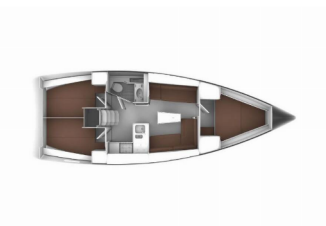

DECK: Bathing platform, Bimini top, Cockpit table, Cockpit/stern, outside shower, Dinghy, Fenders, Jerry cans for fuel, Round/globular fender, Spare anchor (Reserve, Auxiliary anchor), Sprayhood, Swimming ladder, Teak deck

YACHT ELECTRICS: 12V Socket, Heating, Inverter, Shore connection 220 V

Yacht Base	Arenal/Playa De Palma, Spain
Yacht ID	889
Yacht Brands	Bavaria
Yacht Name	Chilly Lilly
Production Year	2014
Length	11.30 M
Cabins	3
Berths	6
Max Persons	6
WC	1