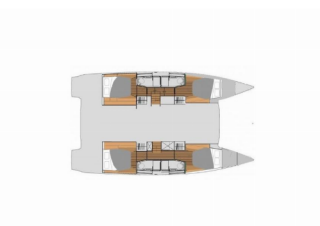

| | |
|------------------------|--|
| Yacht Base | BVI, Tortola, Nanny Cay Marina, British Virgin Islands |
| Yacht ID | 8887 |
| Yacht Brands | Fountaine Pajot |
| Yacht Name | Pretty Penny |
| Production Year | 2026 |
| Length | 13.45 M |
| Cabins | 4 |
| Berths | 8 |
| WC | 4 |