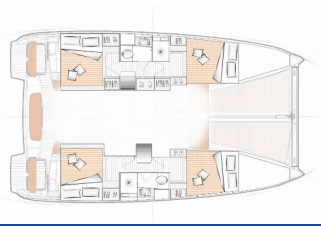

EXCESS 11

White Ivy (2024)

BRAIN Yachting or type unknown

BRAIN Yachting • Neubaugasse 43/4 • 1070 Vienna • Austria

Phone: +43 1 435 0804

E-mail: relax@brain-yachting.com

Web: www.brain-yachting.com

Yacht Base	Trogir, Marina Trogir (ex.SCT), Croatia
Yacht ID	8863
Yacht Brands	Excess
Yacht Name	White Ivy
Production Year	2024
Length	11.42 M
Cabins	4 + 2
Berths	8 + 2 + 2
WC	2