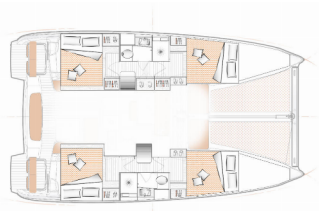

EXCESS 11

Spring & Fall (2024)

BRAIN Yachting or type unknown

BRAIN Yachting • Neubaugasse 43/4 • 1070 Vienna • Austria

Phone: +43 1 435 0804

E-mail: relax@brain-yachting.com

Web: www.brain-yachting.com

Yacht Base	Trogir, Marina Trogir (ex.SCT), Croatia
Yacht ID	8859
Yacht Brands	Excess
Yacht Name	Spring & Fall
Production Year	2024
Length	11.42 M
Cabins	4 + 2
Berths	8 + 2 + 2
WC	2