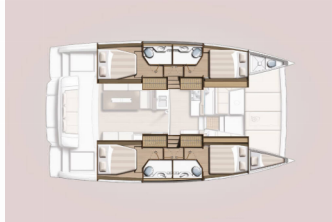

Yacht Base	Preveza, Main Port, Greece
Yacht ID	8821
Yacht Brands	Catana
Yacht Name	Honey Meadow
Production Year	2024
Length	12.85 M
Cabins	4 + 1
Berths	8 + 1
Max Persons	9
WC	4 + 1

COMFORT: Forward cockpit cushions, Helmsman seat cushions, Mosquito nets

DECK: Bar, Bimini top, Cockpit/stern, outside shower, Davit, Dinghy, Electric anchor windlass, Fenders, Fly sunbathing area, Gangway, Grill/Barbecue/Plancha, LED outdoor ambiance lights, Mooring ropes, Removable cockpit table, Seats for aft bench, Spring cleats, Swimming ladder