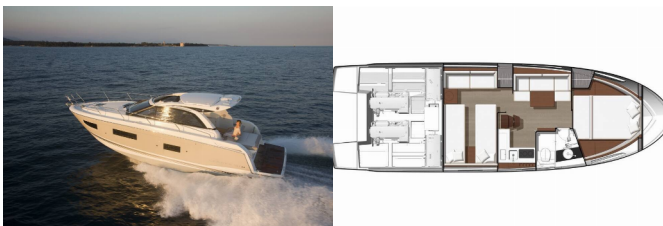

LEADER 40

Malima (2014)

BRAIN Yachting or type unknown

BRAIN Yachting • Neubaugasse 43/4 • 1070 Vienna • Austria

Phone: +43 1 435 0804

E-mail: relax@brain-yachting.com

Web: www.brain-yachting.com

Yacht Base	Pula, Marina Polesana, Croatia
Yacht ID	8820
Yacht Brands	Jeanneau
Yacht Name	Malima
Production Year	2014
Length	12.33 M
Cabins	2
Berths	4
Max Persons	4
WC	1

COMFORT: Cockpit cushions, Deck cushions, Sun mattresses

DECK: Anchor, Bathing platform, Bilge pump - Mechanic, Cockpit light, Cockpit table, Cockpit/stern, outside shower, Electric anchor windlass, Swimming ladder, Teak cockpit, Winter cover