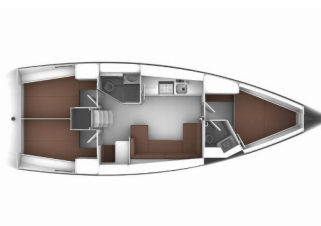

Yacht Base	Athens, Alimos Marina, Greece
Yacht ID	869
Yacht Brands	Bavaria
Yacht Name	Yvonne
Production Year	2018
Length	12.35 M
Cabins	3
Berths	6 + 2
Max Persons	8
WC	2

ADDITIONAL: Flag

COMFORT: Blankets, Pillows

DECK: Anchor with chain, Bathing platform, Bimini top, Boat hook, Bosun's chair (Safe seat) (boatswain's chair), Cockpit/stern, outside shower, Dinghy, Electric anchor windlass, Floating rope, Gangway, Inox Boarding Ladder, Main anchor, Main Deck Compass, Mooring ropes, Repair box for dinghy, Reserve motor oil, Spare anchor (Reserve, Auxiliary anchor), Sprayhood