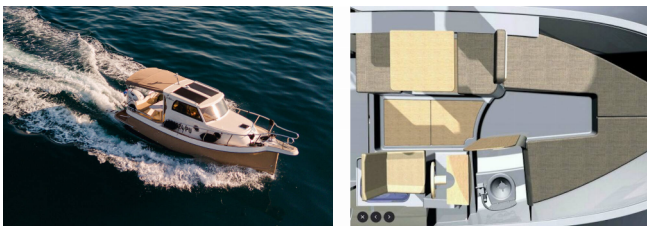

LEIDI 660

H2 (2025)

[BRAIN Yachting](#) or type unknown

BRAIN Yachting • Neubaugasse 43/4 • 1070 Vienna • Austria

Phone: +43 1 435 0804

E-mail: relax@brain-yachting.com

Web: www.brain-yachting.com

Yacht Base	Marina Tehnomont Veruda, Pula, Croatia
Yacht ID	8629
Yacht Brands	Leidi
Yacht Name	H2
Production Year	2025
Length	7.20 M
Cabins	1
Berths	2 + 1
WC	1

COMFORT: Bedlinen and towels, Pillows

DECK: Anchor chain counter, Anchor with chain, Bathing platform, Bimini top, Cockpit/stern, outside shower, Electric anchor windlass

ENTERTAINMENT: Radio, USB, Bluetooth, Snorkeling equipment, Wi-Fi Internet

GALLEY: Coffee pot, Kitchen utensils (Galley equipment, cutlery), Refrigerator, Sink, Stove

NAVIGATION: Bow thruster, Depthsounder, GPS chart plotter

SAFETY: Distress flare box, Fire extinguisher, First aid kit, VHF radio

YACHT ELECTRICS: Fish finder, Heating, Inverter, Solar panels, USB sockets