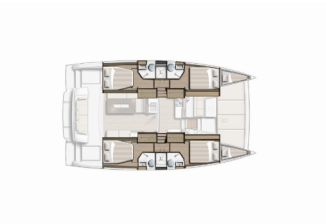

BALI 4.2

Swell (2025)

BRAIN Yachting or type unknown

BRAIN Yachting • Neubaugasse 43/4 • 1070 Vienna • Austria

Phone: +43 1 435 0804

E-mail: relax@brain-yachting.com

Web: www.brain-yachting.com

Yacht Base	Athens, Alimos Marina, Greece
Yacht ID	8603
Yacht Brands	Catana
Yacht Name	Swell
Production Year	2025
Length	12.85 M
Cabins	4 + 2
Berths	8 + 2 + 2
Max Persons	10
WC	4

COMFORT: Forward cockpit cushions, Mosquito nets, Salon cushions, Sundeck cushions

DECK: Anchor swivel, Anchor with chain, Bimini Top - Mini, Cockpit grill, Cockpit light, Cockpit/stern, outside shower, Davit, Dinghy, Electric anchor windlass, Fenders, Mooring Cleats, Pulpit seat, Ropes, Spare anchor (Reserve, Auxiliary anchor), Swimming ladder