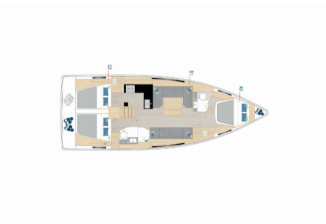

Yacht Base	Lefkas, D-Marin, Greece
Yacht ID	8602
Yacht Brands	Hanse Yachts
Yacht Name	Al Dente
Production Year	2025
Length	12.55 M
Cabins	3
Berths	6 + 2
WC	2

COMFORT: Blankets, Pillows, Sheets, Towels

DECK: Anchor with chain, Bathing platform, Bimini top, Boat hook, Dinghy with outboard engine, Gangway, Spare anchor (Reserve, Auxiliary anchor), Sprayhood, Water hose