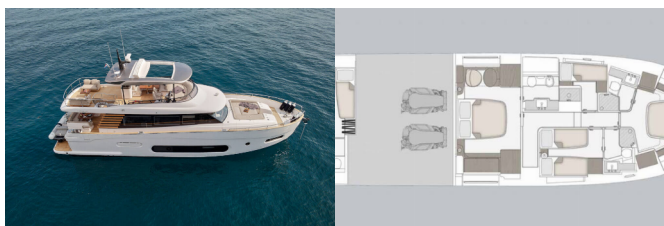

Yacht Base	Marina Lav – Podstrana, Croatia
Yacht ID	8572
Yacht Brands	Azimut / Benetti Yachts
Yacht Name	Princess M
Production Year	2025
Length	20.15 M
Cabins	4 + 1
Berths	8 + 2
WC	3 + 1

COMFORT: Bed linen, Mosquito nets, Pillows, Sun mattresses

DECK: Anchor with chain, Bathing platform, Boat hook, Chairs, Cockpit table, Fenders, Flybridge, Flybridge with bimini and Fridge, Gangway, Grill/Barbecue/Plancha, Mooring ropes, Spotlight / Headlights, Swimming ladder, Teak cockpit, Teak on flybridge