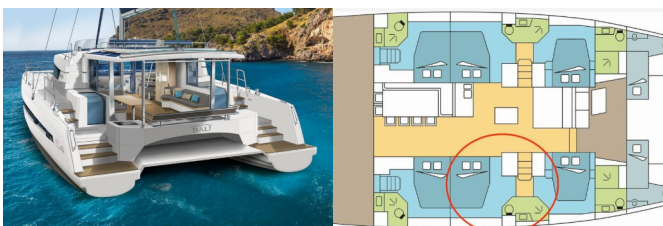

<b>Yacht Base</b>	Marsh Harbour, Conch Inn Marina, Bahamas
<b>Yacht ID</b>	8558
<b>Yacht Brands</b>	Catana
<b>Yacht Name</b>	ELENWE_DB2
<b>Production Year</b>	2020
<b>Length</b>	16.80 M
<b>Cabins</b>	6 + 2
<b>Berths</b>	12 + 2
<b>Max Persons</b>	12
<b>WC</b>	6 + 2

**COMFORT:** Cockpit cushions

**DECK:** Bimini top, Cockpit fridge, Cockpit grill, Cockpit table, Cockpit/stern, outside shower, Davit, Dinghy, Electric anchor windlass, Flybridge

**ENTERTAINMENT:** Outdoor speakers, Radio