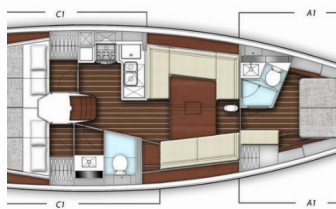

X4³

Xara (2018)

BRAIN Yachting or type unknown

BRAIN Yachting • Neubaugasse 43/4 • 1070 Vienna • Austria

Phone: +43 1 435 0804

E-mail: relax@brain-yachting.com

Web: www.brain-yachting.com

Yacht Base	Marina Frapa, Rogoznica, Croatia
Yacht ID	848
Yacht Brands	X-Yachts
Yacht Name	Xara
Production Year	2018
Length	13.08 M
Cabins	3
Berths	6 + 1
Max Persons	8
WC	2

COMFORT: Bedlinen and towels, Cockpit cushions

DECK: Bimini top, Cockpit table, Cockpit/stern, outside shower, Dinghy, Electric anchor windlass, Gangway, Sprayhood, Teak cockpit

ENTERTAINMENT: CD player, Outdoor speakers, TV + DVD, Wi-Fi Internet

GALLEY: Hot water, Kitchen utensils (Galley equipment, cutlery), NESPRESSO coffee machine, Oven, Refrigerator, Stove

INTERIOR: Electric toilet, Hair dryer

NAVIGATION: Autopilot, Bow thruster, Compass, GPS chart plotter - cockpit, Nautical charts, Pilot book, Tridata

SAFETY: Black Water Tank, Liferaft, Safety equipment, VHF radio

SAILS: Gennaker

YACHT ELECTRICS: Heating, Inverter, Shore connection 220 V