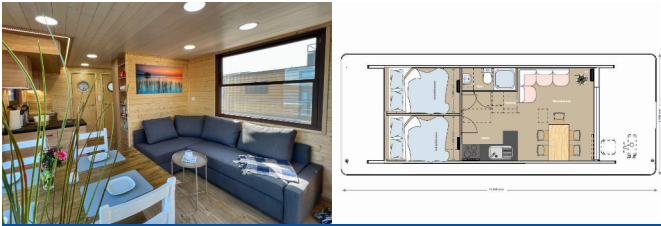

WOMA D12

Seeliebe (2023)

BRAIN Yachting or type unknown

BRAIN Yachting • Neubaugasse 43/4 • 1070 Vienna • Austria

Phone: +43 1 435 0804

E-mail: relax@brain-yachting.com

Web: www.brain-yachting.com

DECK: Deck brush, Outboard engine, Plastic bucket, Sun deck, Swimming ladder

ENTERTAINMENT: TV, Wi-Fi Internet

GALLEY: Broom and dustpan, Coffee machine, Dish towel, Freezer, Hot water, Kitchen towel, Kitchen utensils (Galley equipment, cutlery), Refrigerator, Stove

INTERIOR: Electric toilet, Inside shower, Soap, Toilet brush, Toilet paper

NAVIGATION: Bow thruster

SAFETY: Black Water Tank

YACHT ELECTRICS: Heating

Yacht Base	Röblinsee Marina, Germany
Yacht ID	8316
Yacht Brands	Woma
Yacht Name	Seeliebe
Production Year	2023
Length	11.50 M
Cabins	2
Berths	4 + 1
WC	1