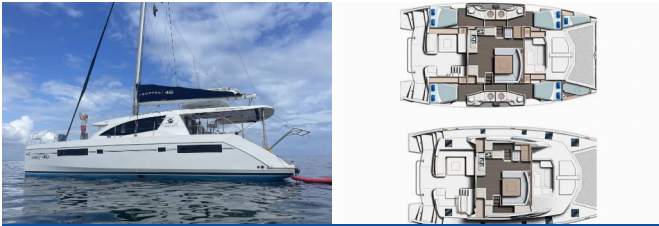

LEOPARD 48

Sunday Kinga (2016)

BRAIN Yachting or type unknown

BRAIN Yachting • Neubaugasse 43/4 • 1070 Vienna • Austria

Phone: +43 1 435 0804

E-mail: relax@brain-yachting.com

Web: www.brain-yachting.com

| | |
|------------------------|---------------------------------|
| Yacht Base | Zanzibar, Azam Marine, Tanzania |
| Yacht ID | 8315 |
| Yacht Brands | Leopard |
| Yacht Name | Sunday Kinga |
| Production Year | 2016 |
| Length | 14.75 M |
| Cabins | 4 + 2 |
| Berths | 8 + 2 |
| WC | 4 |

COMFORT: Cockpit cushions, Salon cushions

DECK: Anchor with chain, Cockpit fridge, Cockpit table, Cockpit/stern, outside shower, Davit, Dinghy with outboard engine, Electric anchor windlass, Fenders, Hard Top Bimini, Main Deck Compass, Mooring Cleats, Mooring ropes, Outboard engine, Set for steerman (helmsman's chair), Spring line, Swimming ladder, Teak cockpit, Tender, Winch handles