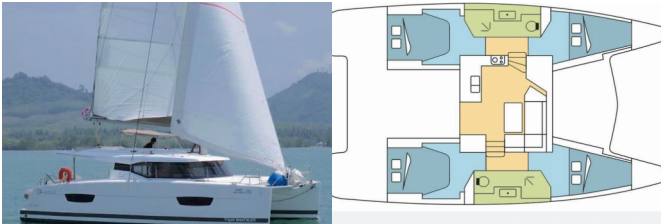

DECK: Bimini top, Cockpit/stern, outside shower, Davit, Dinghy, Electric anchor windlass, Outboard engine

ENTERTAINMENT: Fins, Mask and snorkel, Radio

GALLEY: Freezer, Refrigerator

INTERIOR: Electric fans in cabins

YACHT ELECTRICS: Inverter

Yacht Base Phuket, Yacht Haven Marina, Thailand

Yacht ID 8197

Yacht Brands Fountaine Pajot

Yacht Name Kinara

Production Year 2017

Length 11.73 M

Cabins 4