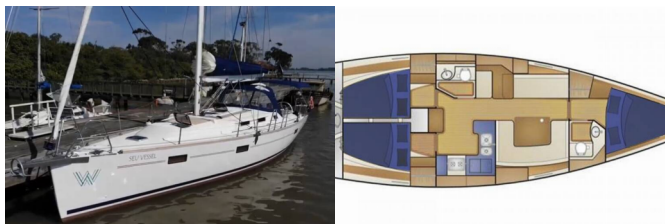

Web: [www.brain-yachting.com](http://www.brain-yachting.com)

<b>Yacht Base</b>	Farol De Paraty Marina, Brazil
<b>Yacht ID</b>	8177
<b>Yacht Brands</b>	Delta Yachts
<b>Yacht Name</b>	Seu Vessel
<b>Production Year</b>	2022
<b>Length</b>	12.60 M
<b>Cabins</b>	3
<b>Berths</b>	6
<b>WC</b>	2

**DECK:** Bimini top, Cockpit/stern, outside shower, Grill/Barbecue/Plancha

**ENTERTAINMENT:** Bluetooth player

**GALLEY:** Hot water, Refrigerator, Stove

**INTERIOR:** Electric fans in cabins

**NAVIGATION:** Autopilot, Depthsounder, GPS chart plotter - cockpit, Speedometer (Speed log), Wind instrument/Anemometer