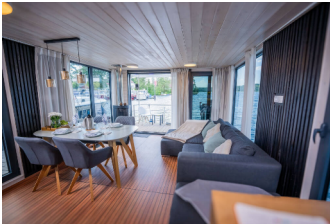

WOMA D13

RedWine (2022)

BRAIN Yachting or type unknown

BRAIN Yachting • Neubaugasse 43/4 • 1070 Vienna • Austria

Phone: +43 1 435 0804

E-mail: relax@brain-yachting.com

Web: www.brain-yachting.com

COMFORT: Sundeck chairs

DECK: Bathing platform, Bimini top, Deck brush, Deck lights, Outboard engine, Plastic bucket, Sun deck, Swimming ladder

ENTERTAINMENT: TV, Wi-Fi Internet

GALLEY: Bin bag, Broom and dustpan, Coffee machine, Dishtowel, Dishwasher, Freezer, Hot water, Kitchen towel, Kitchen utensils (Galley equipment, cutlery), Oven, Refrigerator, Stove, Toaster

INTERIOR: Electric toilet, Fireplace, Inside shower, Soap, Toilet brush, Toilet paper

NAVIGATION: Bow thruster, Stern thruster

SAFETY: Black Water Tank

YACHT ELECTRICS: Air Conditioning, Heating

Yacht Base	Röblinsee Marina, Germany

Yacht ID	8167

Yacht Brands	Woma

Yacht Name	RedWine

Production Year	2022

Length	13.70 M

Cabins	2

Berths	7

WC	1