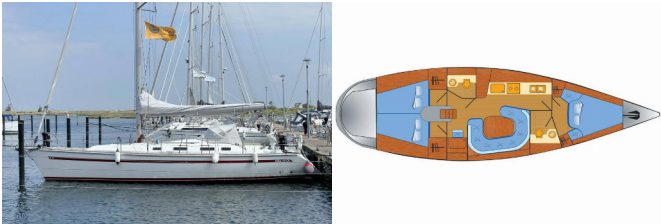

VILM 41 CRUISER

Karoline (2012)

BRAIN Yachting or type unknown

BRAIN Yachting • Neubaugasse 43/4 • 1070 Vienna • Austria

Phone: +43 1 435 0804

E-mail: relax@brain-yachting.com

Web: www.brain-yachting.com

Yacht Base	Barth, Yachtwerft Ramin, Germany
Yacht ID	8156
Yacht Brands	Bootsbau Rügen GmbH
Yacht Name	Karoline
Production Year	2012
Length	12.45 M
Cabins	3
Berths	6
WC	2

DECK: Anchor, Bilge pump - Mechanic, Black ball, Boat hook, Bosun's chair (Safe seat) (boatswain's chair), Cockpit table, Cockpit/stern, outside shower, Deck brush, Electric anchor windlass, Fenders, Mooring ropes, Spotlight / Headlights, Sprayhood