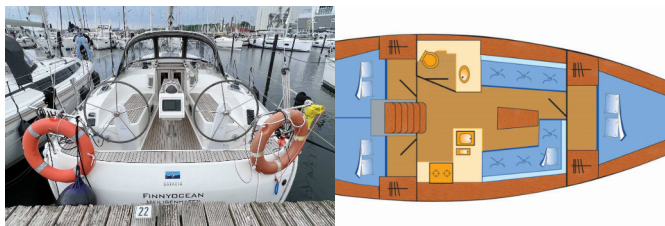

# BAVARIA CRUISER 37

Finny Ocean (2016)

BRAIN Yachting or type unknown

**BRAIN Yachting • Neubaugasse 43/4 • 1070 Vienna • Austria**

Phone: +43 1 435 0804

E-mail: [relax@brain-yachting.com](mailto:relax@brain-yachting.com)

Web: [www.brain-yachting.com](http://www.brain-yachting.com)

<b>Yacht Base</b>	Heiligenhafen, Germany
<b>Yacht ID</b>	8154
<b>Yacht Brands</b>	Bavaria
<b>Yacht Name</b>	Finny Ocean
<b>Production Year</b>	2016
<b>Length</b>	11.30 M
<b>Cabins</b>	3
<b>Berths</b>	6
<b>WC</b>	1

**DECK:** Anchor, Bilge pump – Mechanic, Black ball, Boat hook, Bosun's chair (Safe seat) (boatswain's chair), Cockpit table, Cockpit/stern, outside shower, Deck brush, Electric anchor windlass, Fenders, Mooring ropes, Spotlight / Headlights, Sprayhood

**SAILS:** Winch

**YACHT ELECTRICS:** Heating, Shore connection 220 V